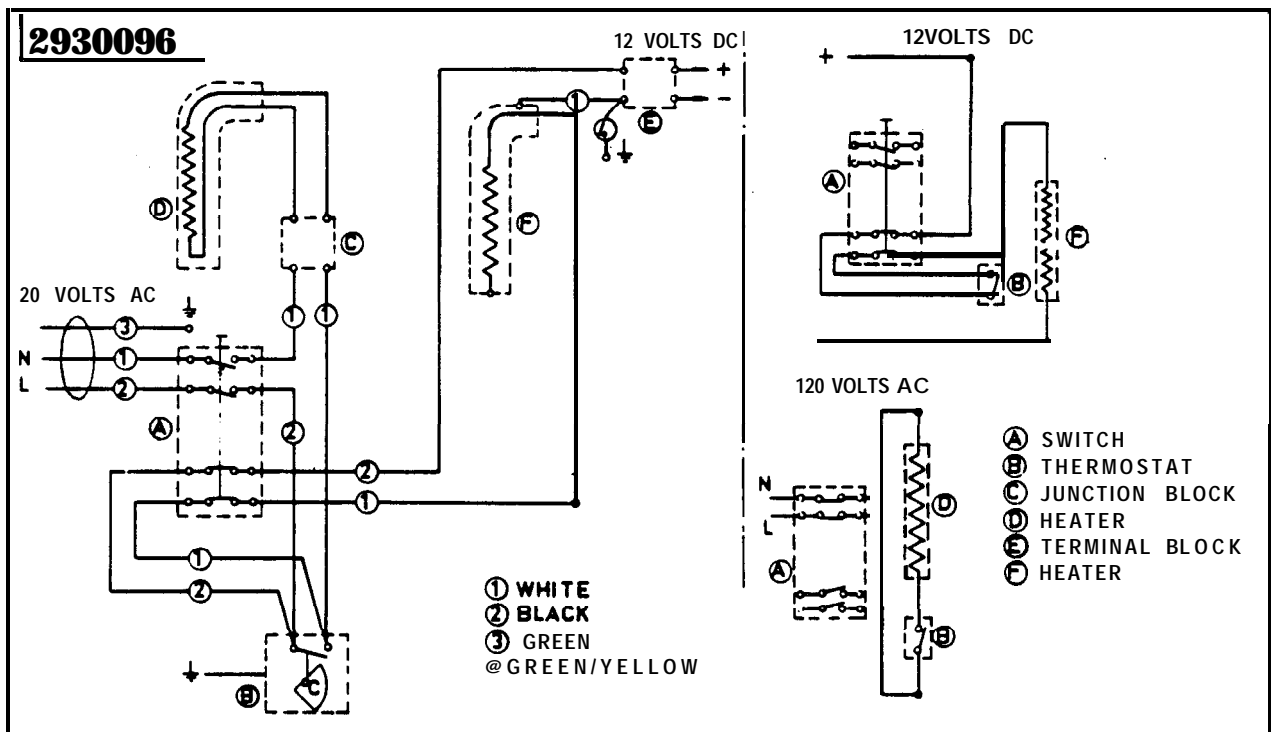

Wiring Diagram for Product No. 926 70 30

Wiring Diagram for Product No. 926 71 46 (with Reigniter)