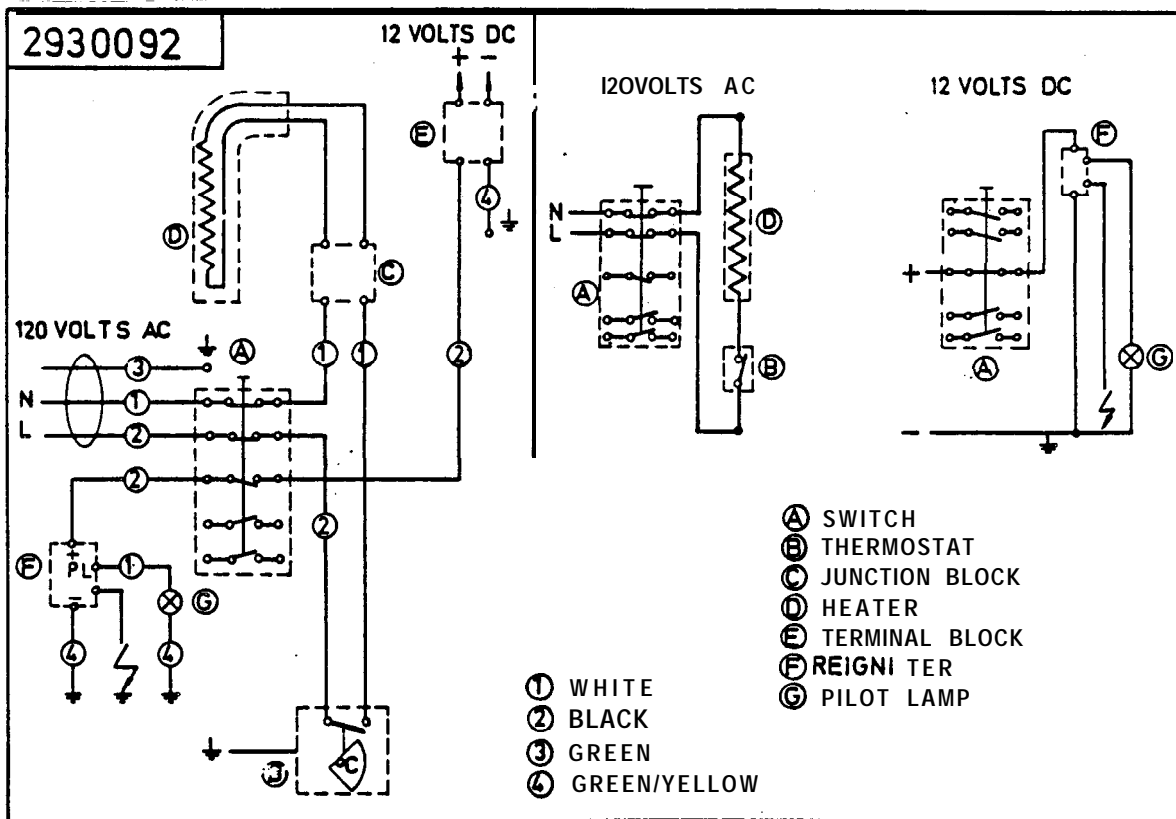

Wiring Diagram for Product No. 926 71 46 (with Reigniter)