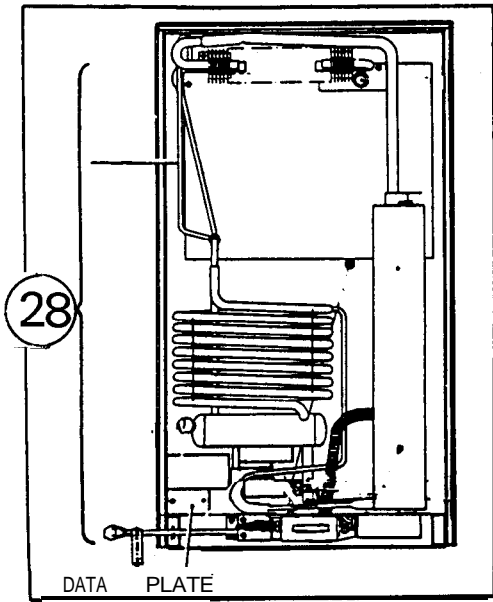

Item No.	Part No.	<u>Description</u>
1	2007648005	Retainer
2	2007422005	Thermo electric safety valve
3	2930326000	Thermocouple element
4	2007518000	Coupling
5	0169380003	Plug screw
6	2007199009	Thermostat, Dual
7	0172819039	- Bypass screw
8	2007430008	Cut-off valve
9	2007429000	Nipple
10	0172809006	Nut
11	2007432004	Switch
12	2007439009	Cover
13	2007577014	Spring
14	2007578004	Spring
15	2007423003	Lighter
16	2007424001	Retainer
17	2007425008	Spring
18	2007503028	Burner
19	2930379009	- Electrode
20	0140748005	Sealing ring
21	2930066028	Snap catch for 12/120V
	2930071010	Snap catch for 120V
22	2007457001	Washer
23	2007651009	Burner retainer
24	2007419159	Burner jet no. 39 for propane
	2007419134	Burner jet no. 32 for butane
25	2005112004	Clip
26	2007440007	Cover
27	2007590009	Flue baffle
28	9283359009	Cooling unit 335A
29	0173756016	Heater, 120V, 160W
	0173737016	Heater, 12V 175W
30	7353113231	Retaining ring
31	2007598002	Flue top
32	2007478031	Light conductor
33	2007468008	Push rod
34	2007468016	Push rod
35	2007471002	Shaft, thermostat
36	2007475003	Shaft, switch