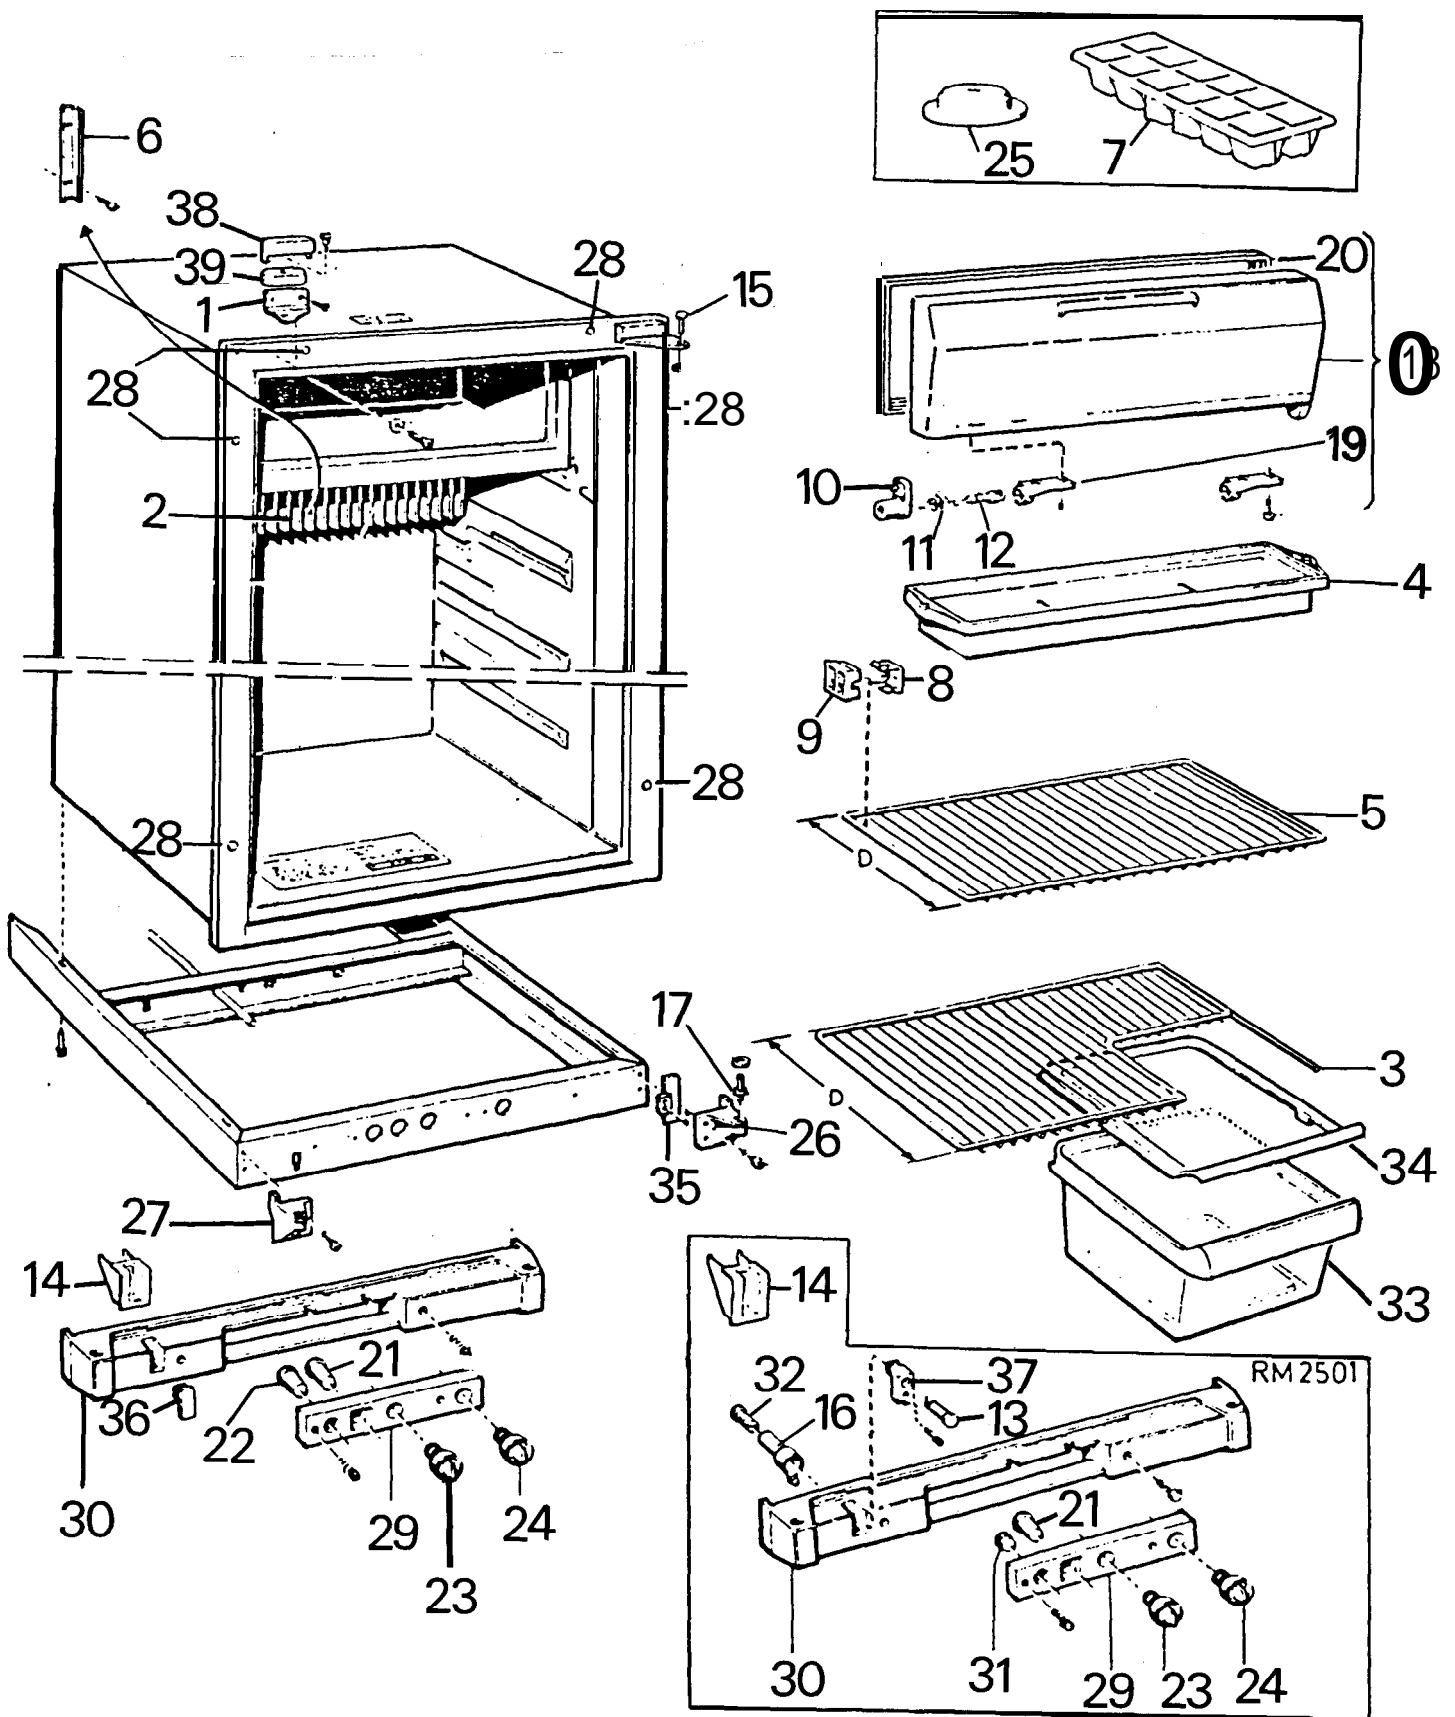

ALPHABETICAL INDEX

MODEL RM2401, 2501 REFRIGERATOR

	pg.	Index No.
Base, Front - - - - -	6	40
Bottle Holder. - - - - -	4	12
Burner - - - - -	8,10	26
Breakdown. - - - - -	7, 9	
Catch, Retainer - - - - -	4	3
Cooling Unit - - - - -	8,10	48
Breakdown. - - - - -	7, 9	
Crisper - - - - -	6	46
Breakdown. - - - - -	5	
Decoration, Strip(s) - - - - -	4	
Doors, Refrigerator - - - - -	4	1
Breakdown. - - - - -	4	
Drip Tray - - - - -	6	6
Electrodes - - - - -	8, 10	27
Flue, Baffle - - - - -	8,10	47
Freezer, Spring - - - - -	6	17
Gas Valve - - - - -	8,10	9
Gas System		
Breakdown. - - - - -	7, 9	
Heater Element - - - - -	8,10	50
Hinge Pins - - - - -	6	21, 25
Knobs - - - - -	6	33, 34
Latch, Travel - - - - -	6	23
Level, Spirit - - - - -	6	35
Light Conductor - - - - -	8	57
Push Rods - - - - -	8, 10	58, 59
Reigniter - - - - -	8, 10	23
Shafts, Switch - - - - -	8, 10	61
Shaft, Thermostat - - - - -	8, 10	60
Shelf		
Breakdown. - - - - -	5	
Thermocouple - - - - -	8, 10	3
Thermo-Electric Safety Valve - - - - -	8, 10	2
Thermostat - - - - -	8, 10	7
Wiring		
Schematic/Diagram - - - - -	2, 3	

MODELS RM2401 & RM2501

Item	Part # <u>RM2401</u>	Part # <u>RM2501</u>	<u>DESCRIPTION</u>
1	2930922139	2930923137	Door, without shelves
2	2002619001	2002619001	Bushing
3	2931111013	2931111013	Catch retainer
4	2930736018	2930736018	Plug, grey
5	2930763012	2930763012	Handle
6	2930640426	2930640442	Decoration strip
7	2002261143	2002261143	Door shelf, Lower/brown
8	2000571204	2000571204	Door shelf, brown
9	2930715038	2930715038	Bottle holder, 7"
10	2930715046	2930715046	Bottle holder, 8"