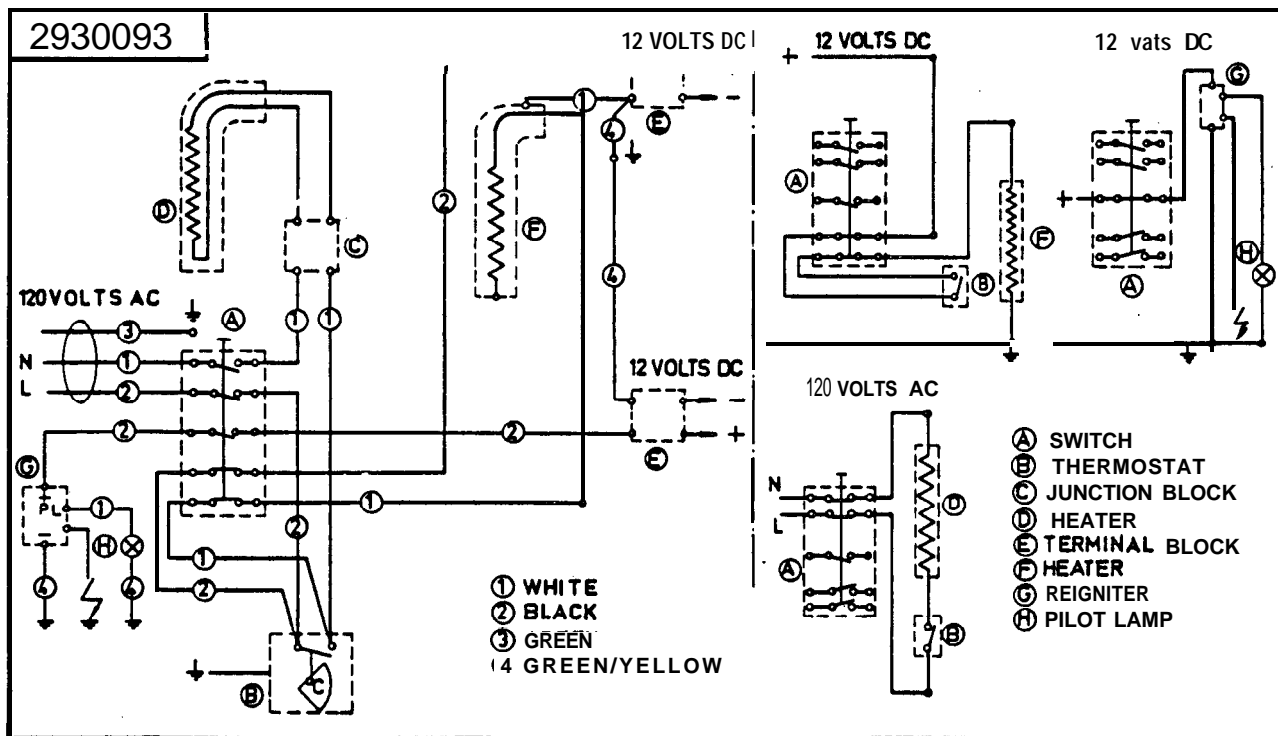

MODELS RM2401 & RM2501

Item	Part # <u>RM2401</u>	Part # <u>RM2501</u>	<u>DESCRIPTION</u>
1	2930922139	2930923137	Door, without shelves
2	2002619001	2002619001	Bushing
3	2931111013	2931111013	Catch retainer
4	2930736018	2930736018	Plug, grey
5	2930763012	2930763012	Handle
6	2930640426	2930640442	Decoration strip
7	2002261143	2002261143	Door shelf, Lower/brown
8	2000571204	2000571204	Door shelf, brown
9	2930715038	2930715038	Bottle holder, 7"
10	2930715046	2930715046	Bottle holder, 8"