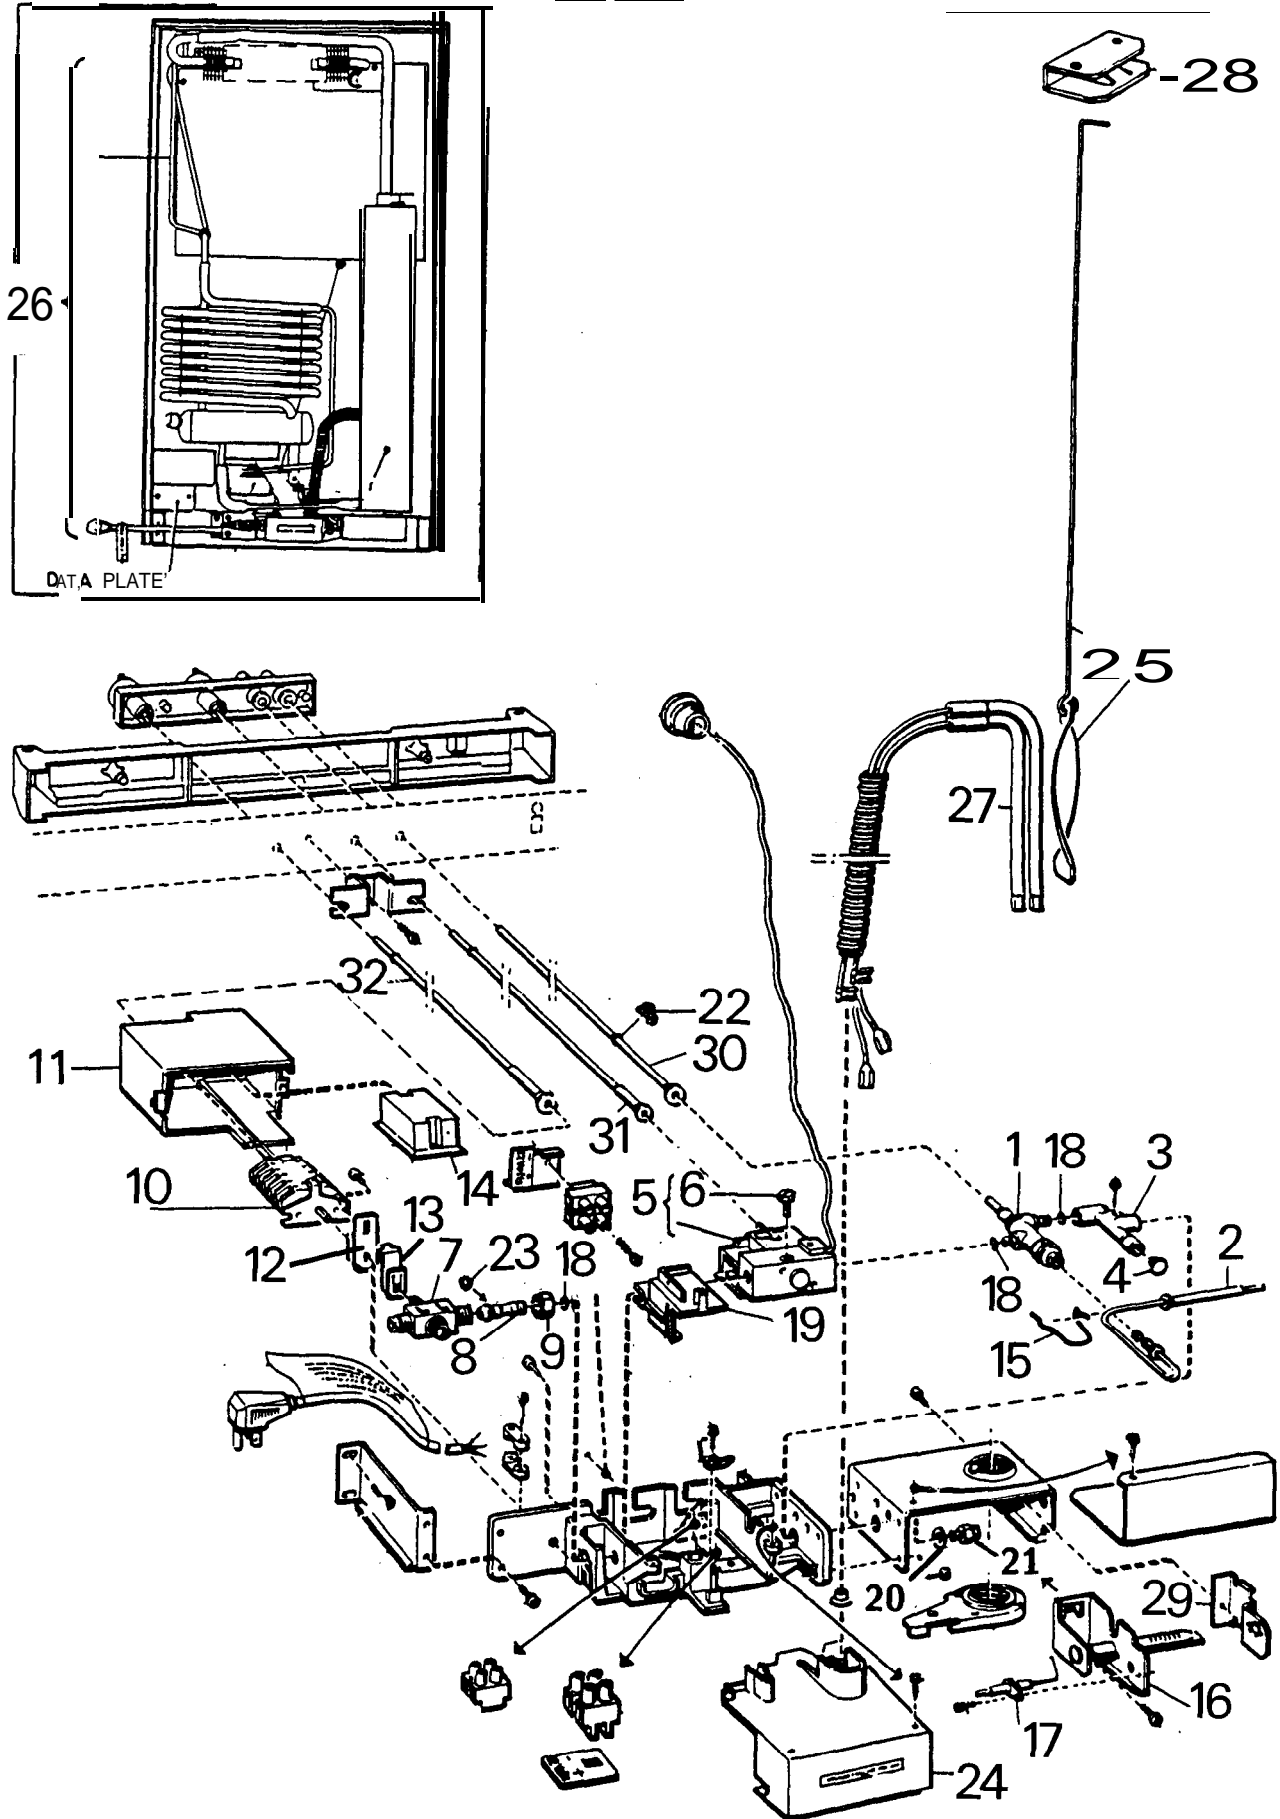

MODEL RM2501

Item No.	Part No.	Description
1	2007422005	Thermo electric safety valve
2	2930326000	Thermocouple element
3	2007518000	Coupling
4	0169380003	Plug screw
5	2007199009	Thermostat/dual
6	0172819039	- Bypass screw S14
7	2007430008	Cut-off valve
8	2007429000	Nipple
9	0172809006	Nut
10	2007664002	Switch
11	2007661008	Cover
12	2007577014	Spring clip
13	2007578004	Spring
14	7679100003	Reigniter
15	2007425008	Spring
16	2007503036	Burner cpl.
17	2930379009	- Electrode
18	0140748005	Sealing ring
19	2930066028	Snap catch for 12/120V
	2930071010	Snap catch for 120V
20	2007457001	Washer
21	2007419167	Burner jet No. 43 for propane
	2007419134	Burner jet No. 32 for butane
22	2005112004	Clip
23	7353113231	Retaining ring
24	2007440007	Cover
25	2007590017	Flue baffle
26	9283609007	Cooling unit 360A
27	0173738014	Heater, 120V, 185W
	0173739012	Heater, 12V, 175W
28	2007598010	Flue top
29	2007651009	Burner retainer
30	2007468016	Push rod
31	2007471002	Shaft, thermostat
32	2007475003	Shaft, switch