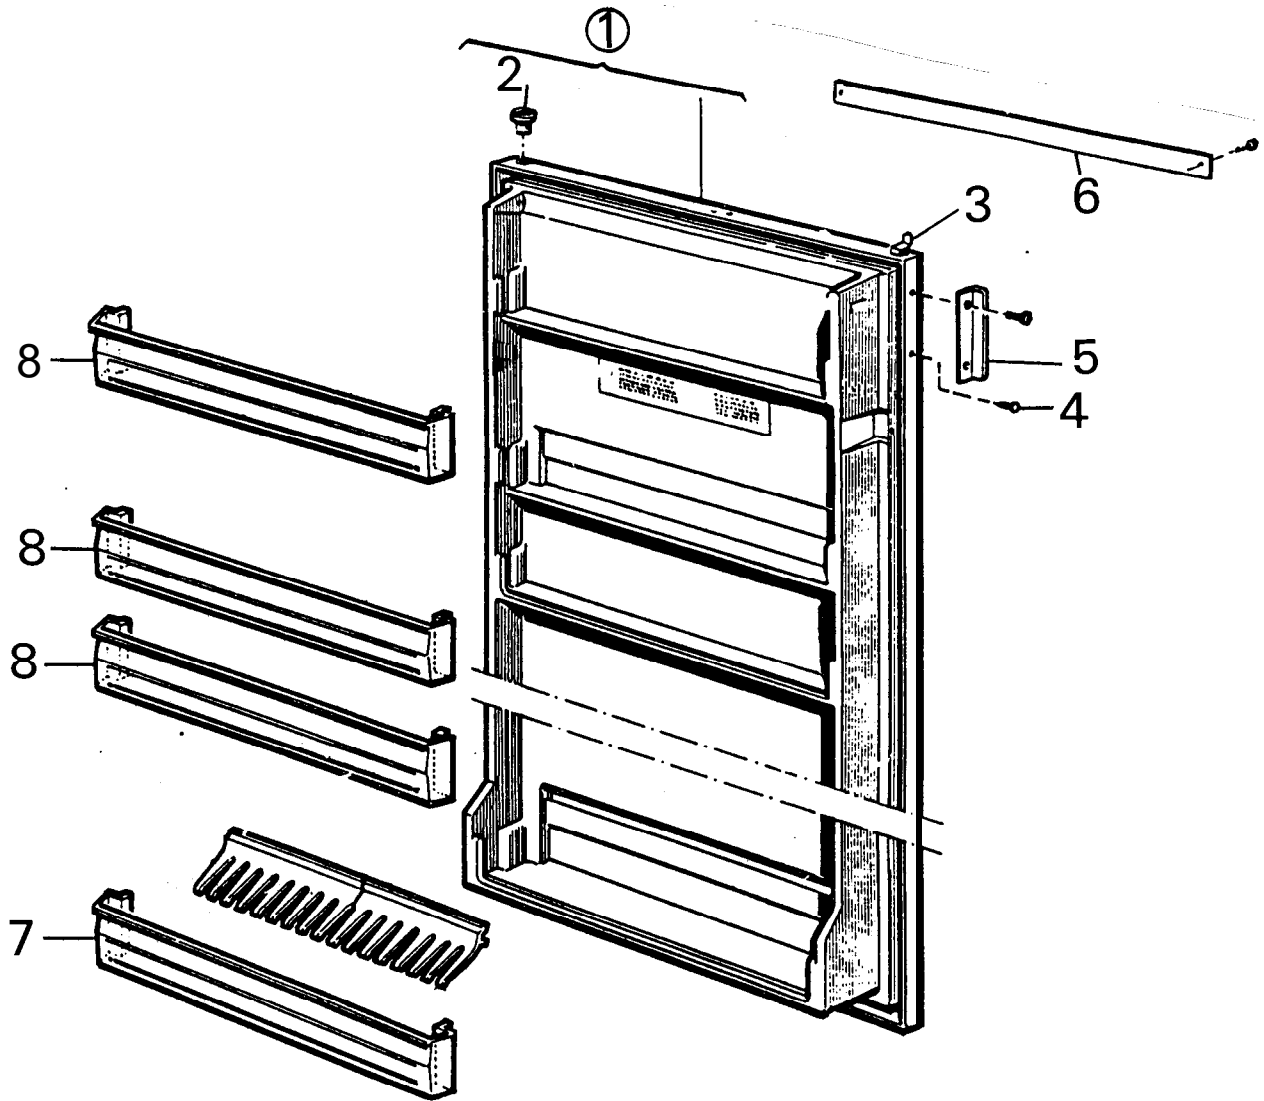

MODELS RM2401 & RM2501

Item	Part # <u>RM2401</u>	Part # <u>RM2501</u>	<u>DESCRIPTION</u>
1	2930922139	2930923137	Door, without shelves
2	2002619001	2002619001	Bushing
3	2931111013	2931111013	Catch retainer
4	2930736018	2930736018	Plug, grey
5	2930763012	2930763012	Handle
6	2930640426	2930640442	Decoration strip
7	2002261143	2002261143	Door shelf, Lower/brown
8	2000571204	2000571204	Door shelf, brown
9	2930715038	2930715038	Bottle holder, 7"
10	2930715046	2930715046	Bottle holder, 8"