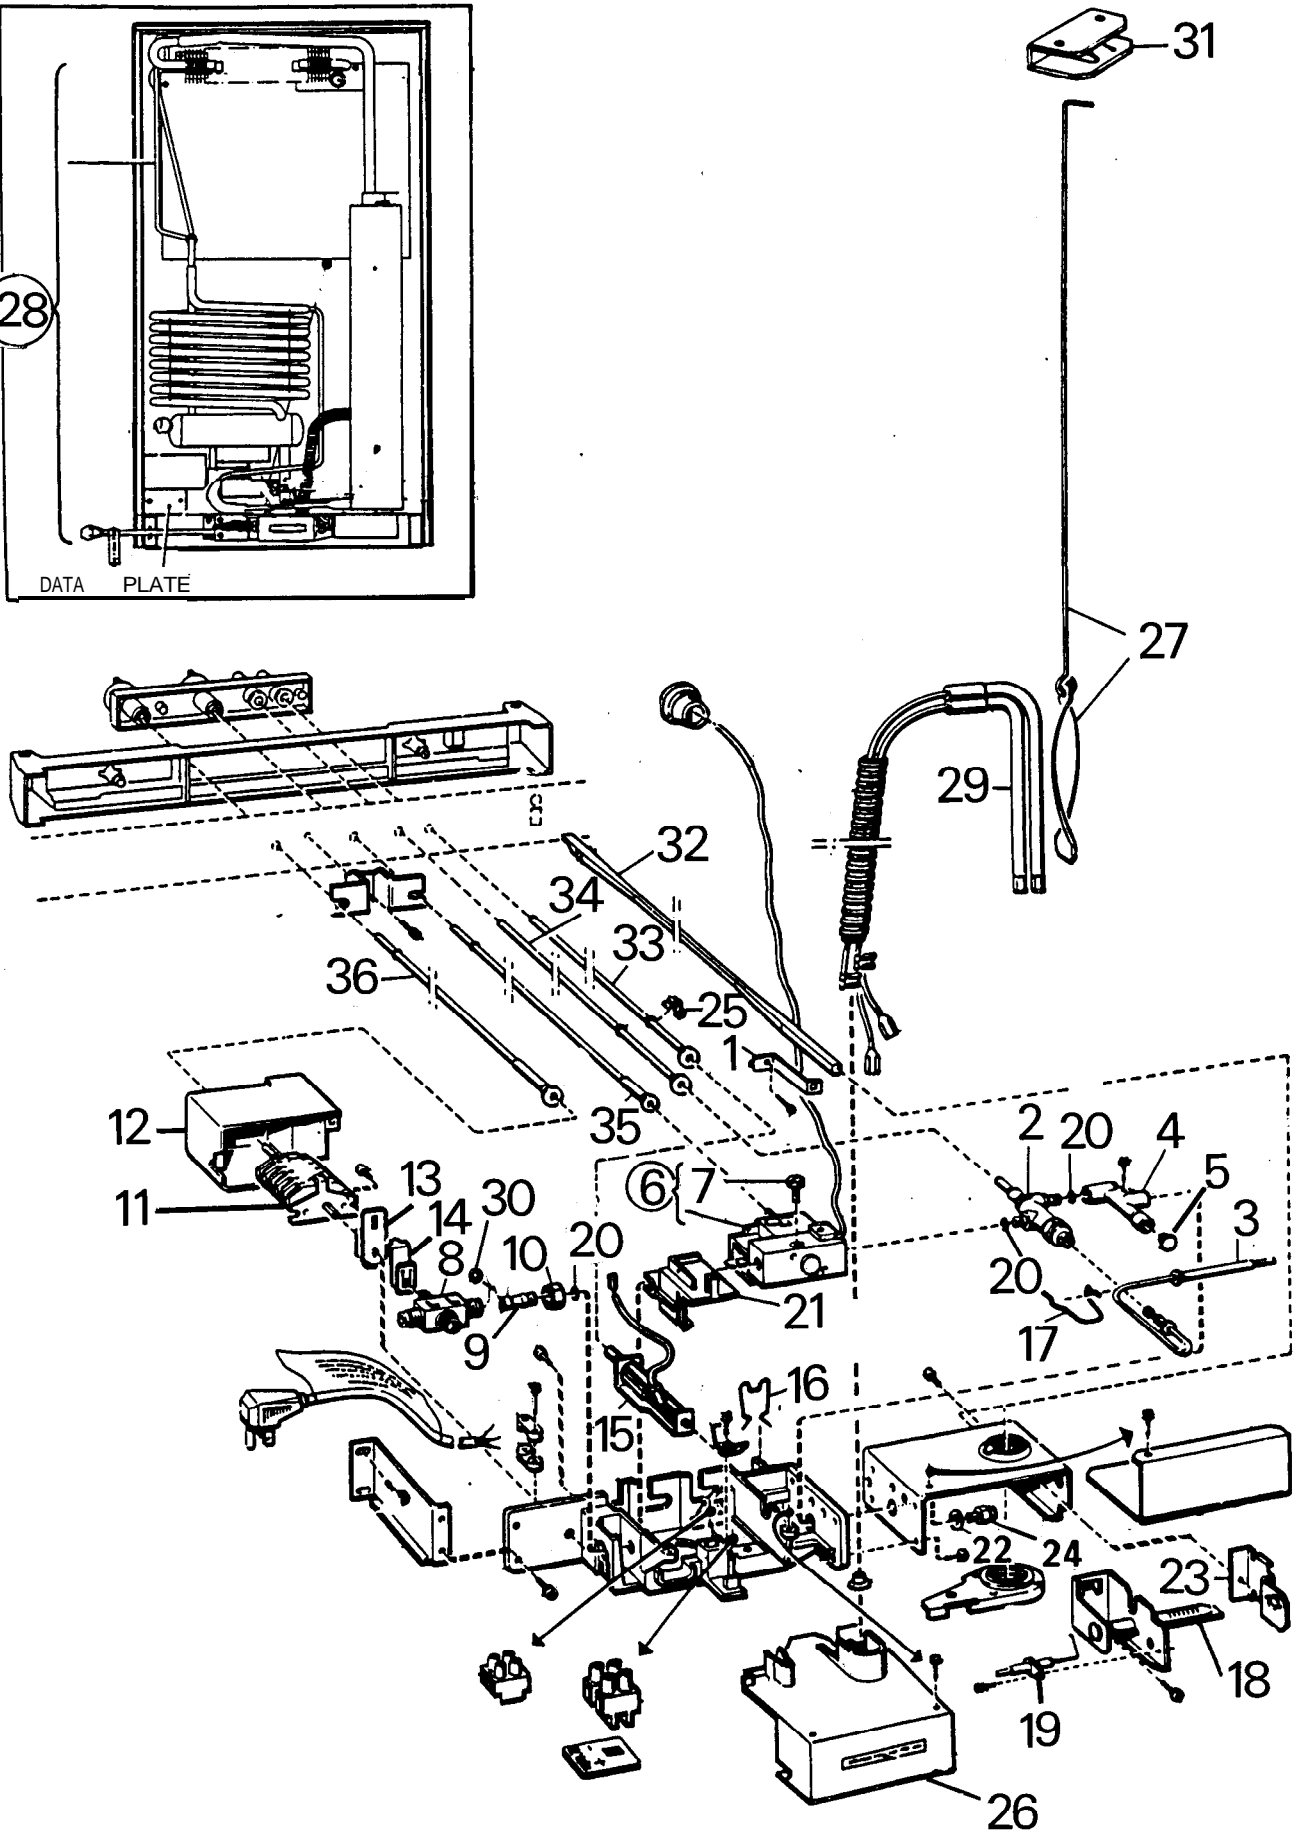

Item No.	Part No.	<u>Description</u>
1	2007648005	Retainer
2	2007422005	Thermo electric safety valve
3	2930326000	Thermocouple element
4	2007518000	Coupling
5	0169380003	Plug screw
6	2007199009	Thermostat, Dual
7	0172819039	- Bypass screw
8	2007430008	Cut-off valve
9	2007429000	Nipple
10	0172809006	Nut
11	2007432004	Switch
12	2007439009	Cover
13	2007577014	Spring
14	2007578004	Spring
15	2007423003	Lighter
16	2007424001	Retainer
17	2007425008	Spring
18	2007503028	Burner
19	2930379009	- Electrode
20	0140748005	Sealing ring
21	2930066028	Snap catch for 12/120V
	2930071010	Snap catch for 120V
22	2007457001	Washer
23	2007651009	Burner retainer
24	2007419159	Burner jet no. 39 for propane
	2007419134	Burner jet no. 32 for butane
25	2005112004	Clip
26	2007440007	Cover
27	2007590009	Flue baffle
28	9283359009	Cooling unit 335A
29	0173756016	Heater, 120V, 160W
	0173737016	Heater, 12V 175W
30	7353113231	Retaining ring
31	2007598002	Flue top
32	2007478031	Light conductor
33	2007468008	Push rod
34	2007468016	Push rod
35	2007471002	Shaft, thermostat
36	2007475003	Shaft, switch